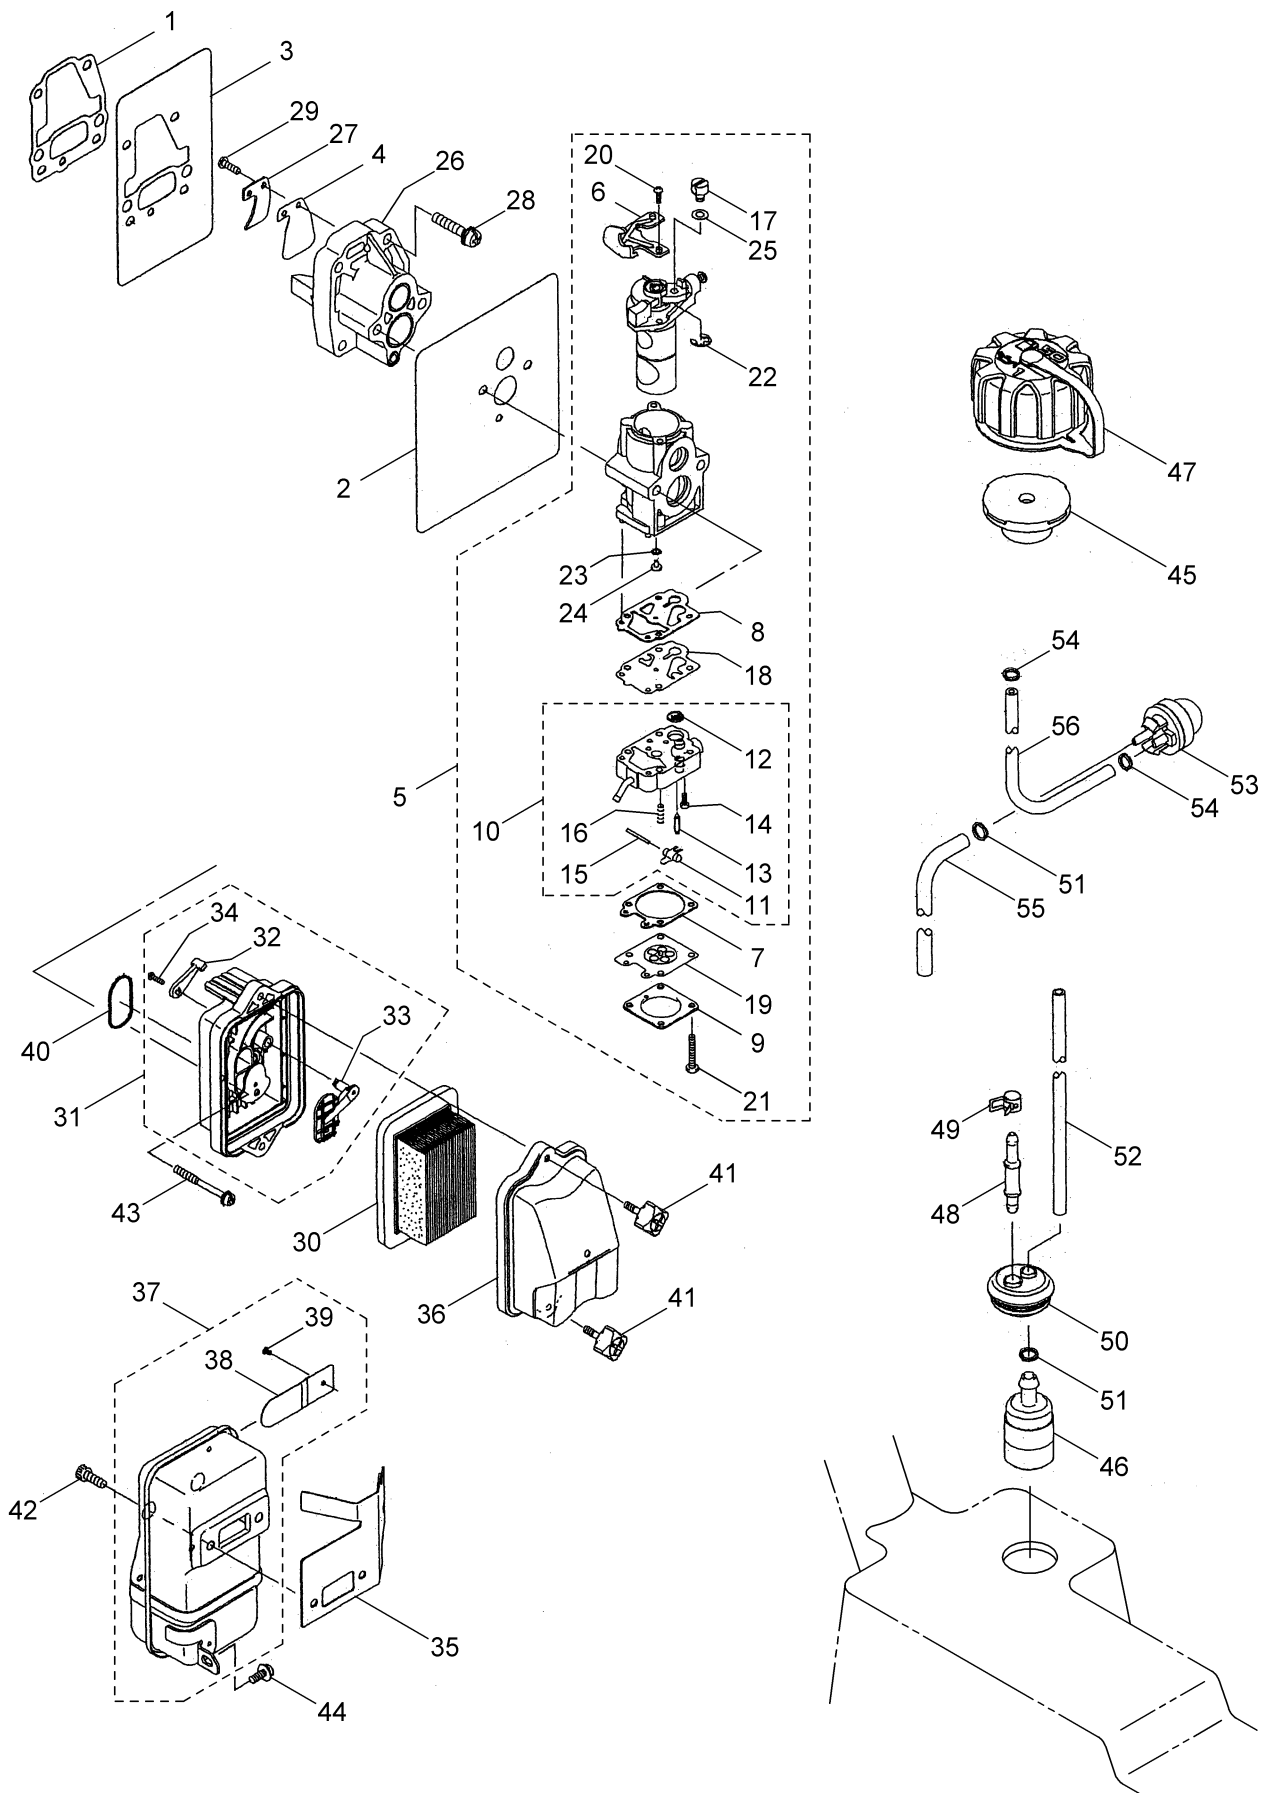

3. BL5100SP (CE) ENGINE CARBURETOR, MUFFLER

Ref.No.	Parts No.	Parts Name	Q'ty	Remarks
3-1	649699	Gasket	1	11061-2150
3-2	649341	Gasket	1	11061-2160
3-3	649700	Gasket	1	11061-2161
3-4	649342	Reed Valve	1	12022-2059
3-5	649701	Carburetor Ass'y	1	Incl.6-25 15003-2975
3-6	649338	Bracket	1	11053-2066
3-7	649339	Gasket	1	11060-2456
3-8	634350	Gasket	1	11061-2054
3-9	649343	Cover	1	14025-2157
3-10	649346	Body	1	Incl.11-16 16160-2138
3-11	624429	Lever	1	16055-2051
3-12	624430	Filter	1	14043-2051
3-13	624431	Float Valve	1	16030-2078
3-14	624432	Screw	1	92009-2336
3-15	624433	Pin	1	92043-2094
3-16	624434	Spring	1	92144-2308
3-17	598415	Arm	1	21083-2073
3-18	577185	Diaphragm	1	43028-2067
3-19	634357	Diaphragm	1	43028-2090
3-20	577179	Screw	2	92009-2277
3-21	649348	Screw	4	92009-2438
3-22	577175	Snap Ring	1	92033-2078
3-23	577182	O-Ring	1	92055-2147
3-24	649703	Main Jet	1	#55 92063-2462
3-25	624532	Washer	1	92200-2074
3-26	400915	Insulator	1	16073-2235
3-27	649347	Stopper	1	32085-2105
3-28	577361	Screw	4	M5x25 92009-2235
3-29	649350	Screw	1	M3x12 92172-2091
3-30	649704	Element Ass'y	1	11029-2022
3-31	649705	Case Ass'y	1	Incl.32-34 11038-2091
3-32	649355	Lever	1	13168-2493
3-33	649708	Valve	1	16126-2241
3-34	649358	Screw	1	M3x10 92009-2359
3-35	649706	Gasket	1	11061-2162
3-36	649707	Cap	1	11065-2119
3-37	400917	Muffler Ass'y	1	Incl.38,39 49069-2427
3-38	400916	Arrester, Spark	1	18077-2134
3-39	400918	Screw	1	92009-2411
3-40	649359	O-Ring	1	92055-2205
3-41	649360	Bolt	2	M5x18 92153-2107
3-42	649710	Bolt	2	M6x16 120W0616
3-43	944032	Screw	2	M5x55 234B0555
3-44	943466	Screw	1	M5x14 242B0514
3-45	649362	Breather	1	14069-2088