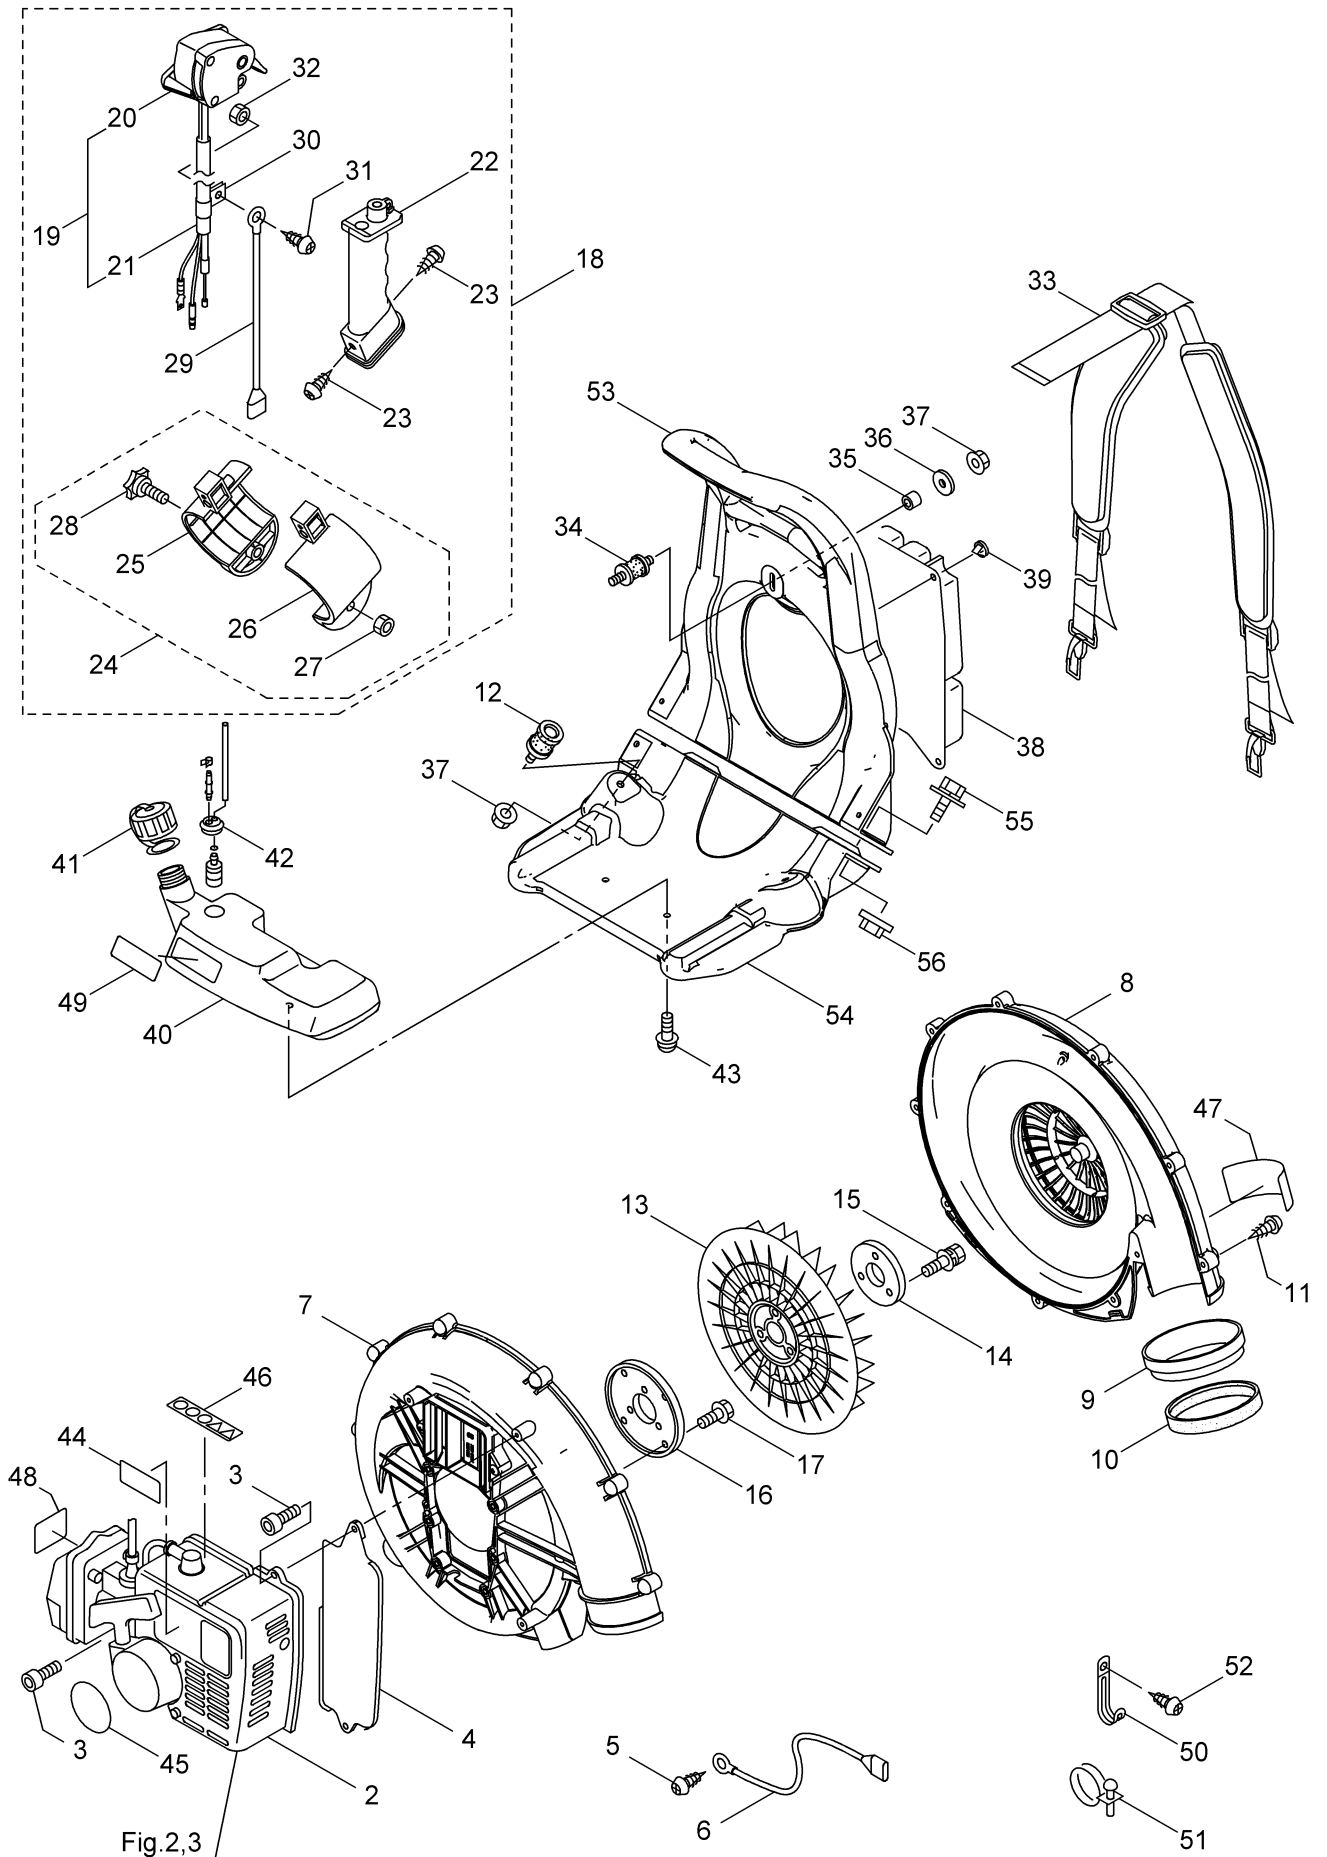

Ref.No.	Parts No.	Parts Name	Q'ty	Remarks
1-1	395745	BL5100SP(CE)	1	
1-2	126261	Engine	1	TK45(CE)
1-3	125588	Bolt	4	M6X30
1-4	125624	Gasket	1	TK45
1-5	124971	Tapping Screw	3	M5X16
1-6	108634	Earth Code	1	AVS0.5BX120
1-7	125625	Fan Case (E)	1	BL5100
1-8	125410	Fan Case (S)	1	
1-9	119160	Collar	1	
1-10	119161	Band	1	
1-11	089538	Tapping Screw	10	M5X25
1-12	120615	Buffer	2	
1-13	118724	Fan	1	
1-14	118248	Plate	1	
1-15	124997	Bolt	3	M6X30
1-16	126344	Adapter	1	
1-17	125629	Bolt	4	M5X15
1-18	126500	Throttle, Ass'y	1	Incl.19-32
1-19	126504	Throttle Lever, Ass'y	1	Incl.20,21
1-20	125756	Throttle, Ass'y	1	
1-21	126505	Throttle Wire, Ass'y	1	
1-22	118811	Knob	1	
1-23	082759	Tapping Screw	2	M5X20
1-24	125184	Band	1	Incl.25-28
1-25	123132	Band (A)	1	
1-26	123134	Band (B)	1	
1-27	081031	Nut	1	M6
1-28	122610	Knob Bolt	1	M6X30L
1-29	126294	Earth Code	1	AVS0.5BX130
1-30	126508	Clamp	1	
1-31	126509	Screw	1	M5X10
1-32	550107	Nut	1	M5
1-33	125432	Shoulder Strap Ass'y	1	
1-34	101877	Buffer	1	30-M6X14
1-35	120616	Collar	1	
1-36	120617	Packing	1	
1-37	109704	Nut	3	M6
1-38	119177	Cushion Pad	1	
1-39	100749	Fastener	4	
1-40	120154	Fuel Tank	1	
1-41	125435	Cap, Ass'y	1	
1-42	125436	Filter, Ass'y	1	
1-43	125561	Screw	2	M5X14(W16XT1.6)
1-44	126262	Label	1	BL5100SP
1-45	267144	Label	1	MARUYAMA(70)

1. BL5100SP (CE) FRAME & BLOWER

Fig.2,3

522173-01